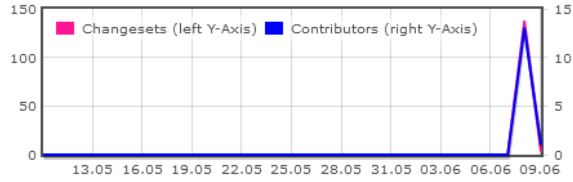

OSM Changesets of the last 30 Days filtered by 'mmmBrno0622'

Copyright © [Pascal Neis](#) | Map data © [OpenStreetMap](#) contributors | More? [ResultMaps](#)-overview

Search for a specific Text:

(min. 5 and max. 32 characters)

Information for 'mmmBrno0622'

Some used terms: mmmBrno0622 - mmmbrno0622

Number of OSM Contributors: 13

Number of Map Changes: 17,285

Total number of Changesets: 140

Displayed Changesets : 140

(Limit is 5000 Changesets) ☐ hide large Changesets

Number of Changesets and Contributors